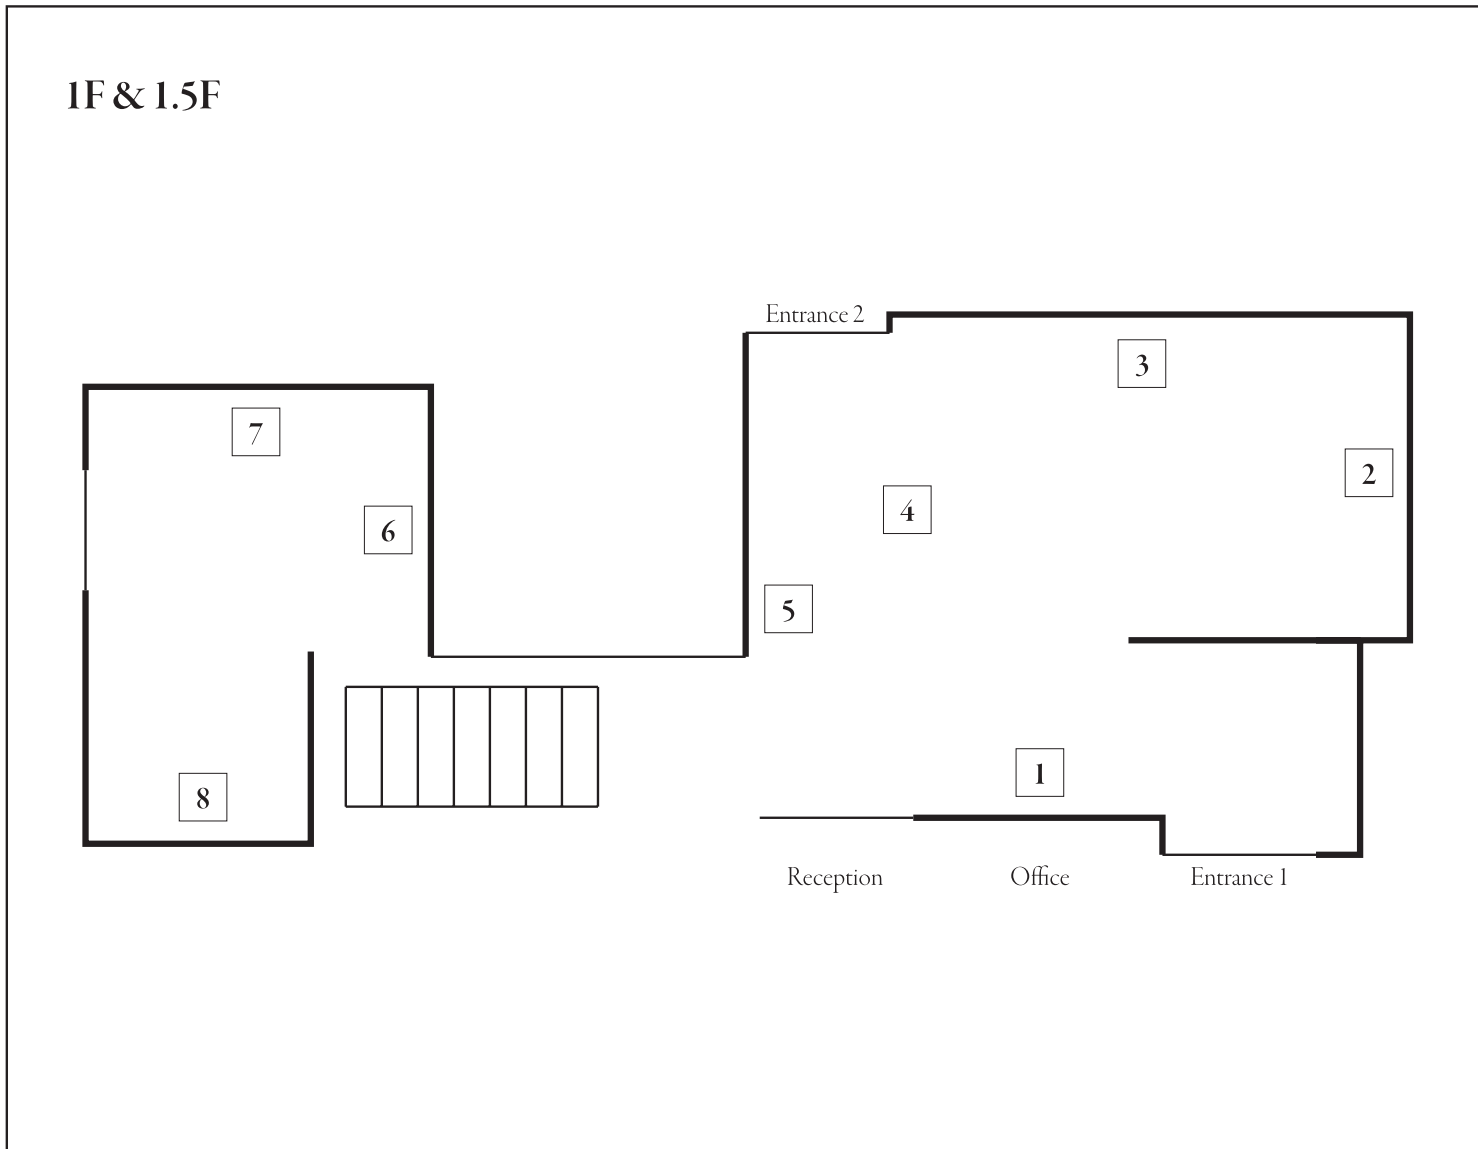

WHAT I WANT TO SEE 내가 보고 싶은 것

KWON AHRAM 권아람
ANNA HAN 애나한
HWANG WONHAE 황원해

1F & 1.5F

- 1 애나한 *Cast*, 2016, Acrylic on canvas, 90.5×117 cm
- 2 황원해 *Trembling*, 2022, Acrylic on canvas, 165×110 cm
- 3 황원해 *Paste*, 2021, Acrylic on canvas, 125 × 125 cm
- 4 권아람 *Flat Matter 3*, 2017, LED TV, acryl mirror, painted steel, 108×92×47 cm
- 5 권아람 *Freeze Frame #5*, 2021, Pigment print, mirror, 33×25 cm
- 6 애나한 *Departure To The Orange Planet*, 2023, Acrylic on canvas, neon, 65.1×45 cm
- 7 애나한 *Embodied Cognition*, 2023, Acrylic on canvas, 91×73 cm
- 8 애나한 *Red Galaxy*, 2023, Acrylic on canvas, neon, 65.1×45 cm

11 권아람 *Flat Matter 2*, 2017, LED TV, acryl mirror, painted steel, 108×92×47 cm

12 권아람 *Freeze Frame 02*, 2023, Pigment print, mirror, 91×71 cm

13 황원해 *Splash*, 2022, Acrylic on canvas, 116×91 cm

14 황원해 *Pier*, 2023, Acrylic on canvas, 50×50 cm