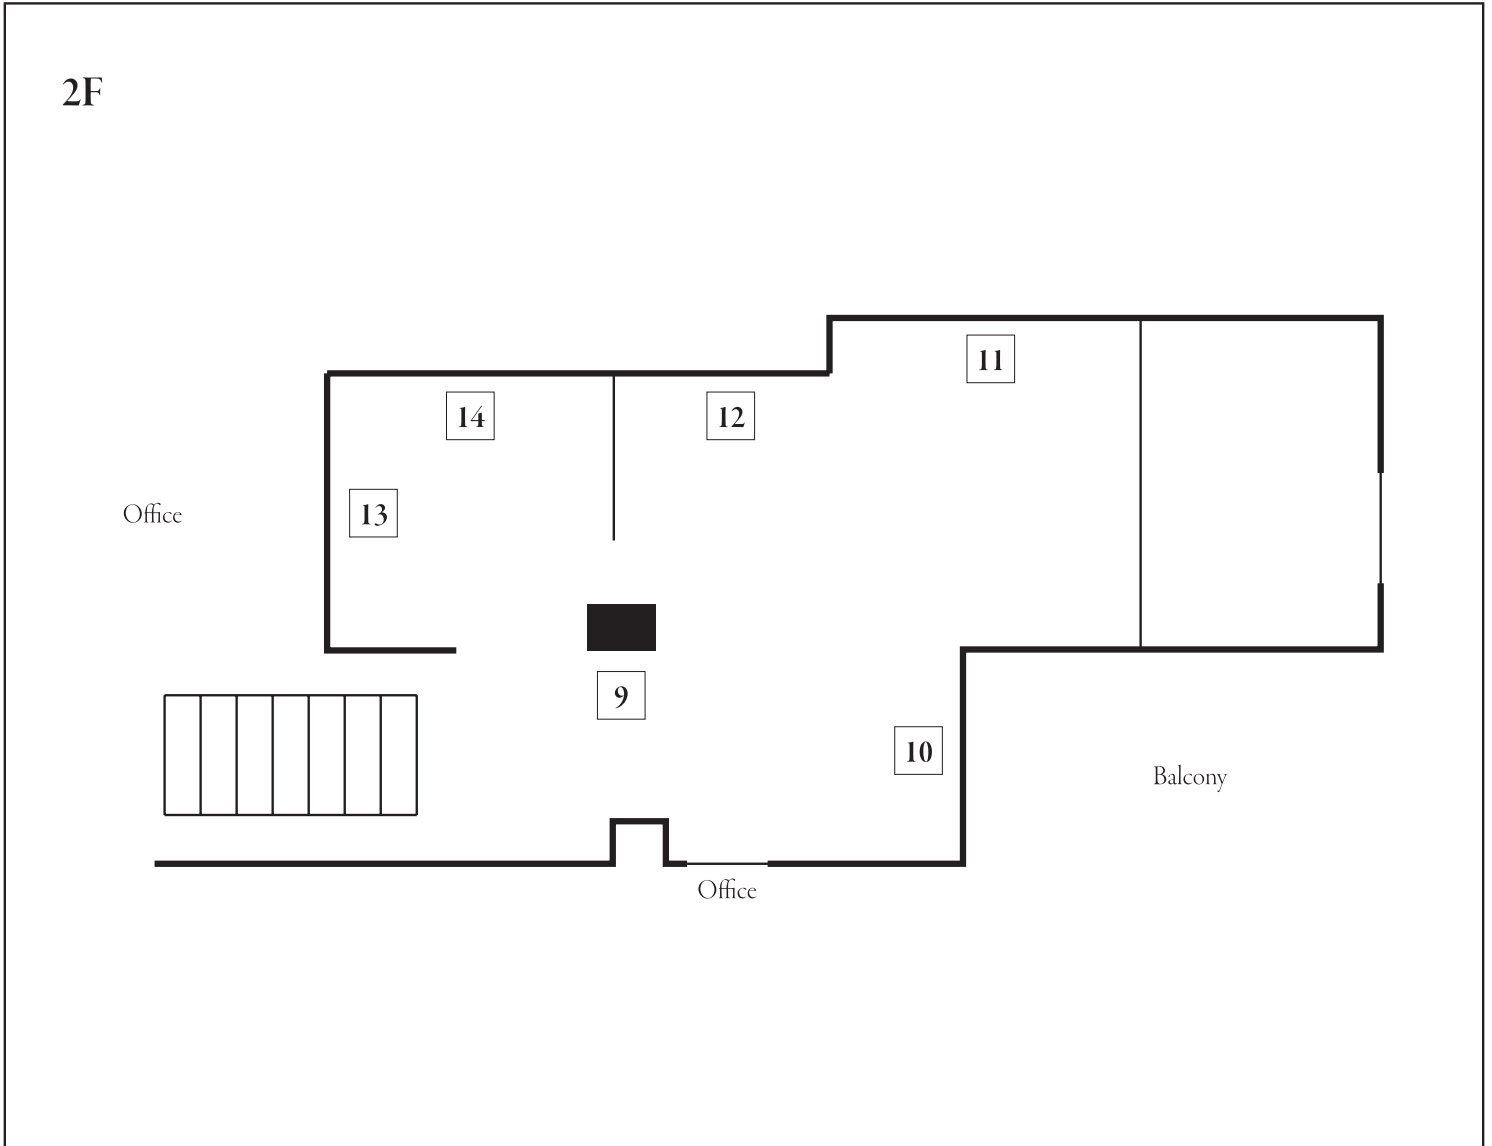

WHAT I WANT TO SEE 내가 보고 싶은 것

KWON AHRAM 권아람
ANNA HAN 애나한
HWANG WONHAE 황원해

9 황원해 *Trace*, 2021, Acrylic, screen tone, gel medium on canvas, 40×30 cm

10 애나한 *Untitled_2*, 2021, Acrylic on canvas, 80.5×115 cm

11 권아람 *Flat Matter 2*, 2017, LED TV, acryl mirror, painted steel, 108×92×47 cm

12 권아람 *Freeze Frame 02*, 2023, Pigment print, mirror, 91×71 cm

13 황원해 *Splash*, 2022, Acrylic on canvas, 116×91 cm

14 황원해 *Pier*, 2023, Acrylic on canvas, 50×50 cm